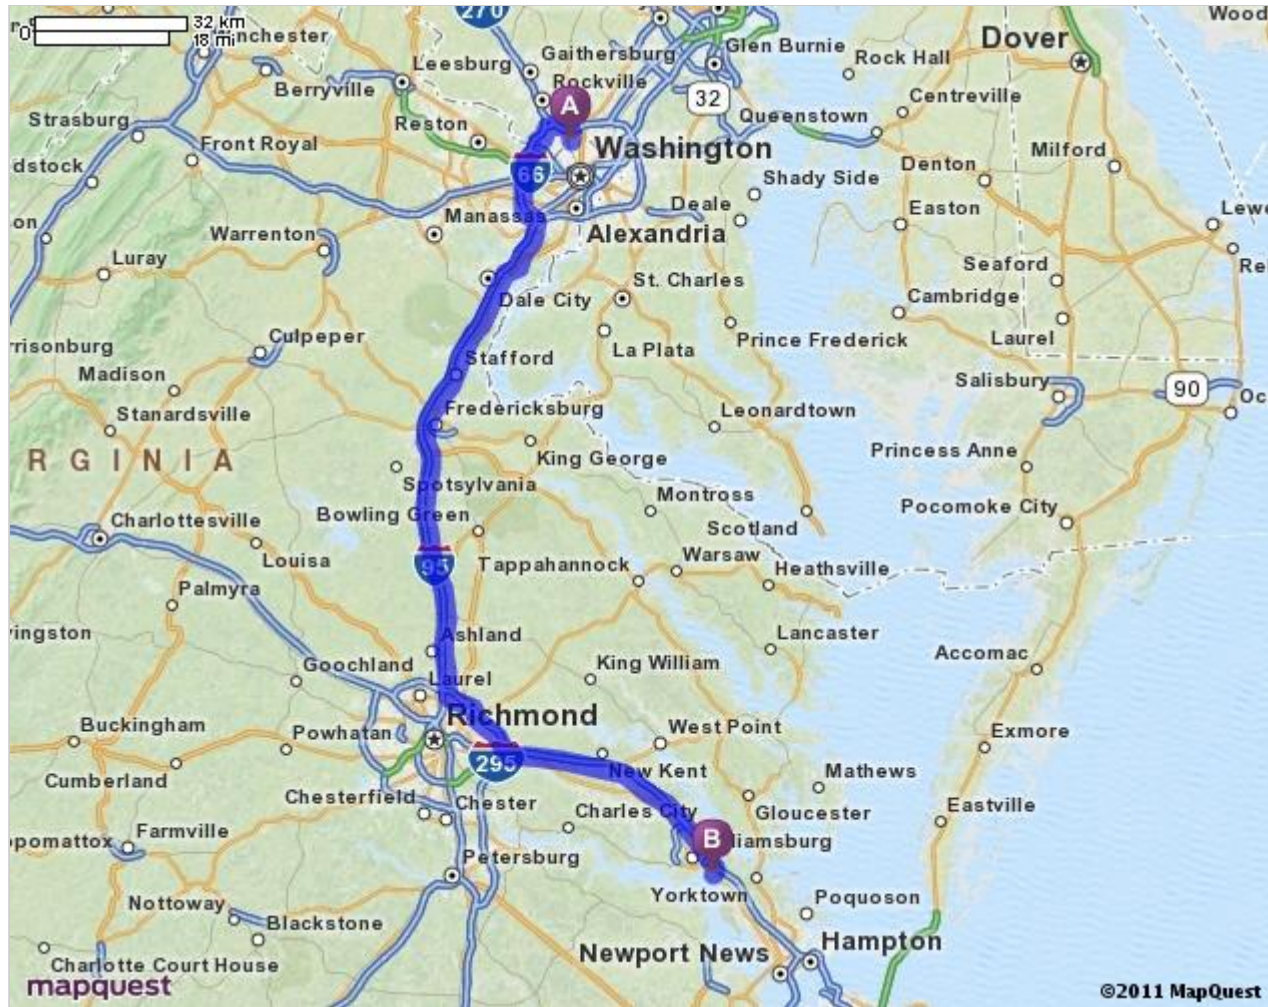

**MAPQUEST.****Trip to 1 Busch Gardens Blvd**

Williamsburg, VA 23185-5664

168.71 miles - about 2 hours 55 minutes

Notes

**7001 Connecticut Ave, Chevy Chase, MD 20815-4935**1. Start out going **NORTH** on **CONNECTICUT AVE / MD-185 N** toward **TAYLOR ST.**go 1.8 mi
total 1.8 mi2. Merge onto **I-495 W / CAPITAL BELTWAY / I-495 OUTERLOOP** toward **NORTHERN VIRGINIA / FREDERICK** (Crossing into **VIRGINIA**).go 22.3 mi
total 24.1 mi3. Merge onto **I-95 S** via **EXIT 57A** toward **I-95 S / VA-644 / RICHMOND.**go 85.8 mi
total 109.8 mi4. Merge onto **I-295 S** via **EXIT 84A** on the **LEFT** toward **ROCKY MOUNT NC / RICHMOND INT'L AIRPORT.**go 14.8 mi
total 124.7 mi5. Merge onto **I-64 E** via **EXIT 28A** toward **NORFOLK / VA BEACH.**go 42.8 mi
total 167.5 mi6. Take **EXIT 243A** toward **US-60 / BUSCH GARDENS.**go 1.2 mi
total 168.7 mi7. Stay **STRAIGHT** to go onto **BUSCH GARDENS BLVD.**go 0.0 mi
total 168.7 mi

All rights reserved. Use subject to License/Copyright | [Map Legend](#)

Directions and maps are informational only. We make no warranties on the accuracy of their content, road conditions or route usability or expeditiousness. You assume all risk of use. MapQuest and its suppliers shall not be liable to you for any loss or delay resulting from your use of MapQuest. Your use of MapQuest means you agree to our [Terms of Use](#)